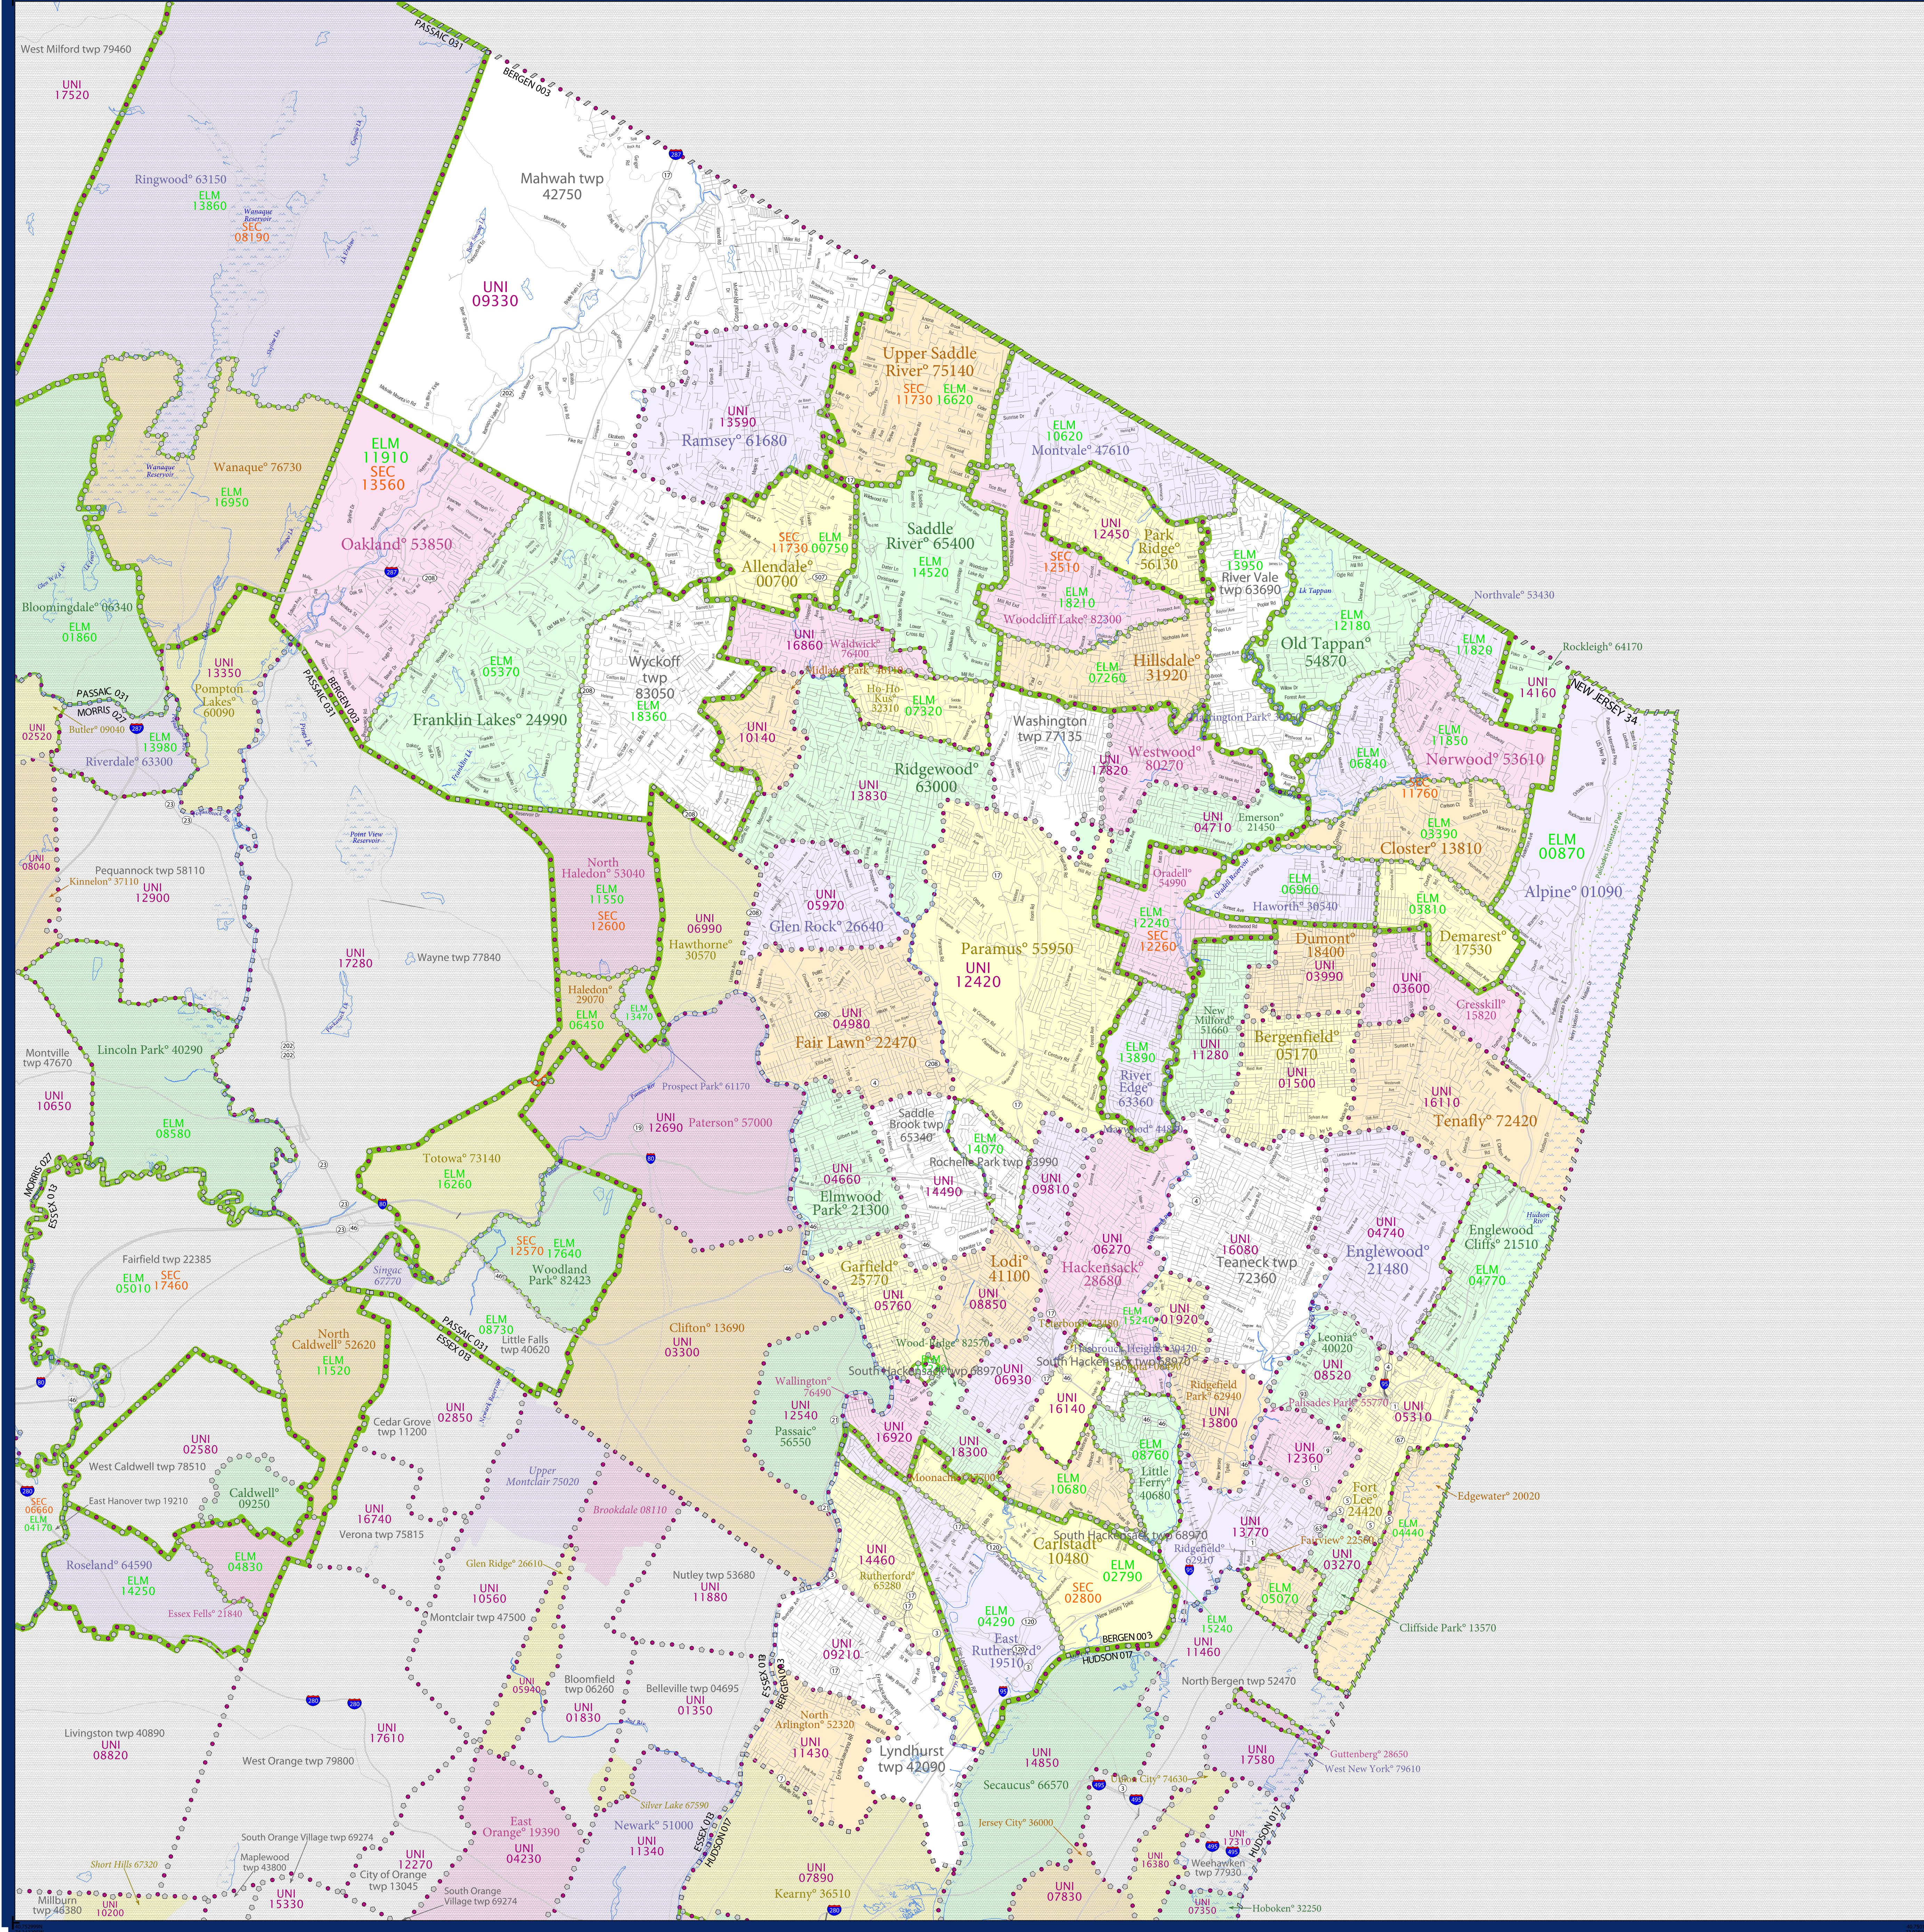

SCHOOL DISTRICT REFERENCE MAP (2010 CENSUS): Bergen County, NJ

LEGEND

SYMBOL DESCRIPTION	SYMBOL	LABEL STYLE
Federal American Indian Reservation	[Symbol]	L'ANSE RES 1880
Off-Reservation Trust Land	[Symbol]	T1880
State American Indian Reservation	[Symbol]	Tama Res 4125
Alaska Native Regional Corporation	[Symbol]	NANA ANRC 52120
State (or statistically equivalent entity)	[Symbol]	NEW YORK 36
County (or statistically equivalent entity)	[Symbol]	ERIE 029
Minor Civil Division (MCD)^{1,2}	[Symbol]	Bristol town 07485
Consolidated City	[Symbol]	MILFORD 47500
Incorporated Place^{1,3}	[Symbol]	Davis 18100
Census Designated Place (CDP)³	[Symbol]	Incline Village 35100
Unified School District	[Symbol]	UNI 03370
Secondary School District	[Symbol]	SEC 99965
Elementary School District	[Symbol]	ELM 02220

DESCRIPTION	SYMBOL	DESCRIPTION	SYMBOL
Interstate	[Symbol]	Water Body	[Symbol]
U.S. Highway	[Symbol]	Swamp or Marsh	[Symbol]
State Highway	[Symbol]	Glacier	[Symbol]
Other Road	[Symbol]	Military	[Symbol]
AWD Trail, Stamen, Alley, Walkway, or Ferry	[Symbol]	National or State Park, Forest, or Recreation Area	[Symbol]
Railroad	[Symbol]	Inlet Area	[Symbol]
Pipeline or Power Line	[Symbol]	Outside Subject Area	[Symbol]
Ridge or Fence	[Symbol]		
Property Line	[Symbol]		
Nonvisible Boundary or Feature Not Elsewhere Classified	[Symbol]