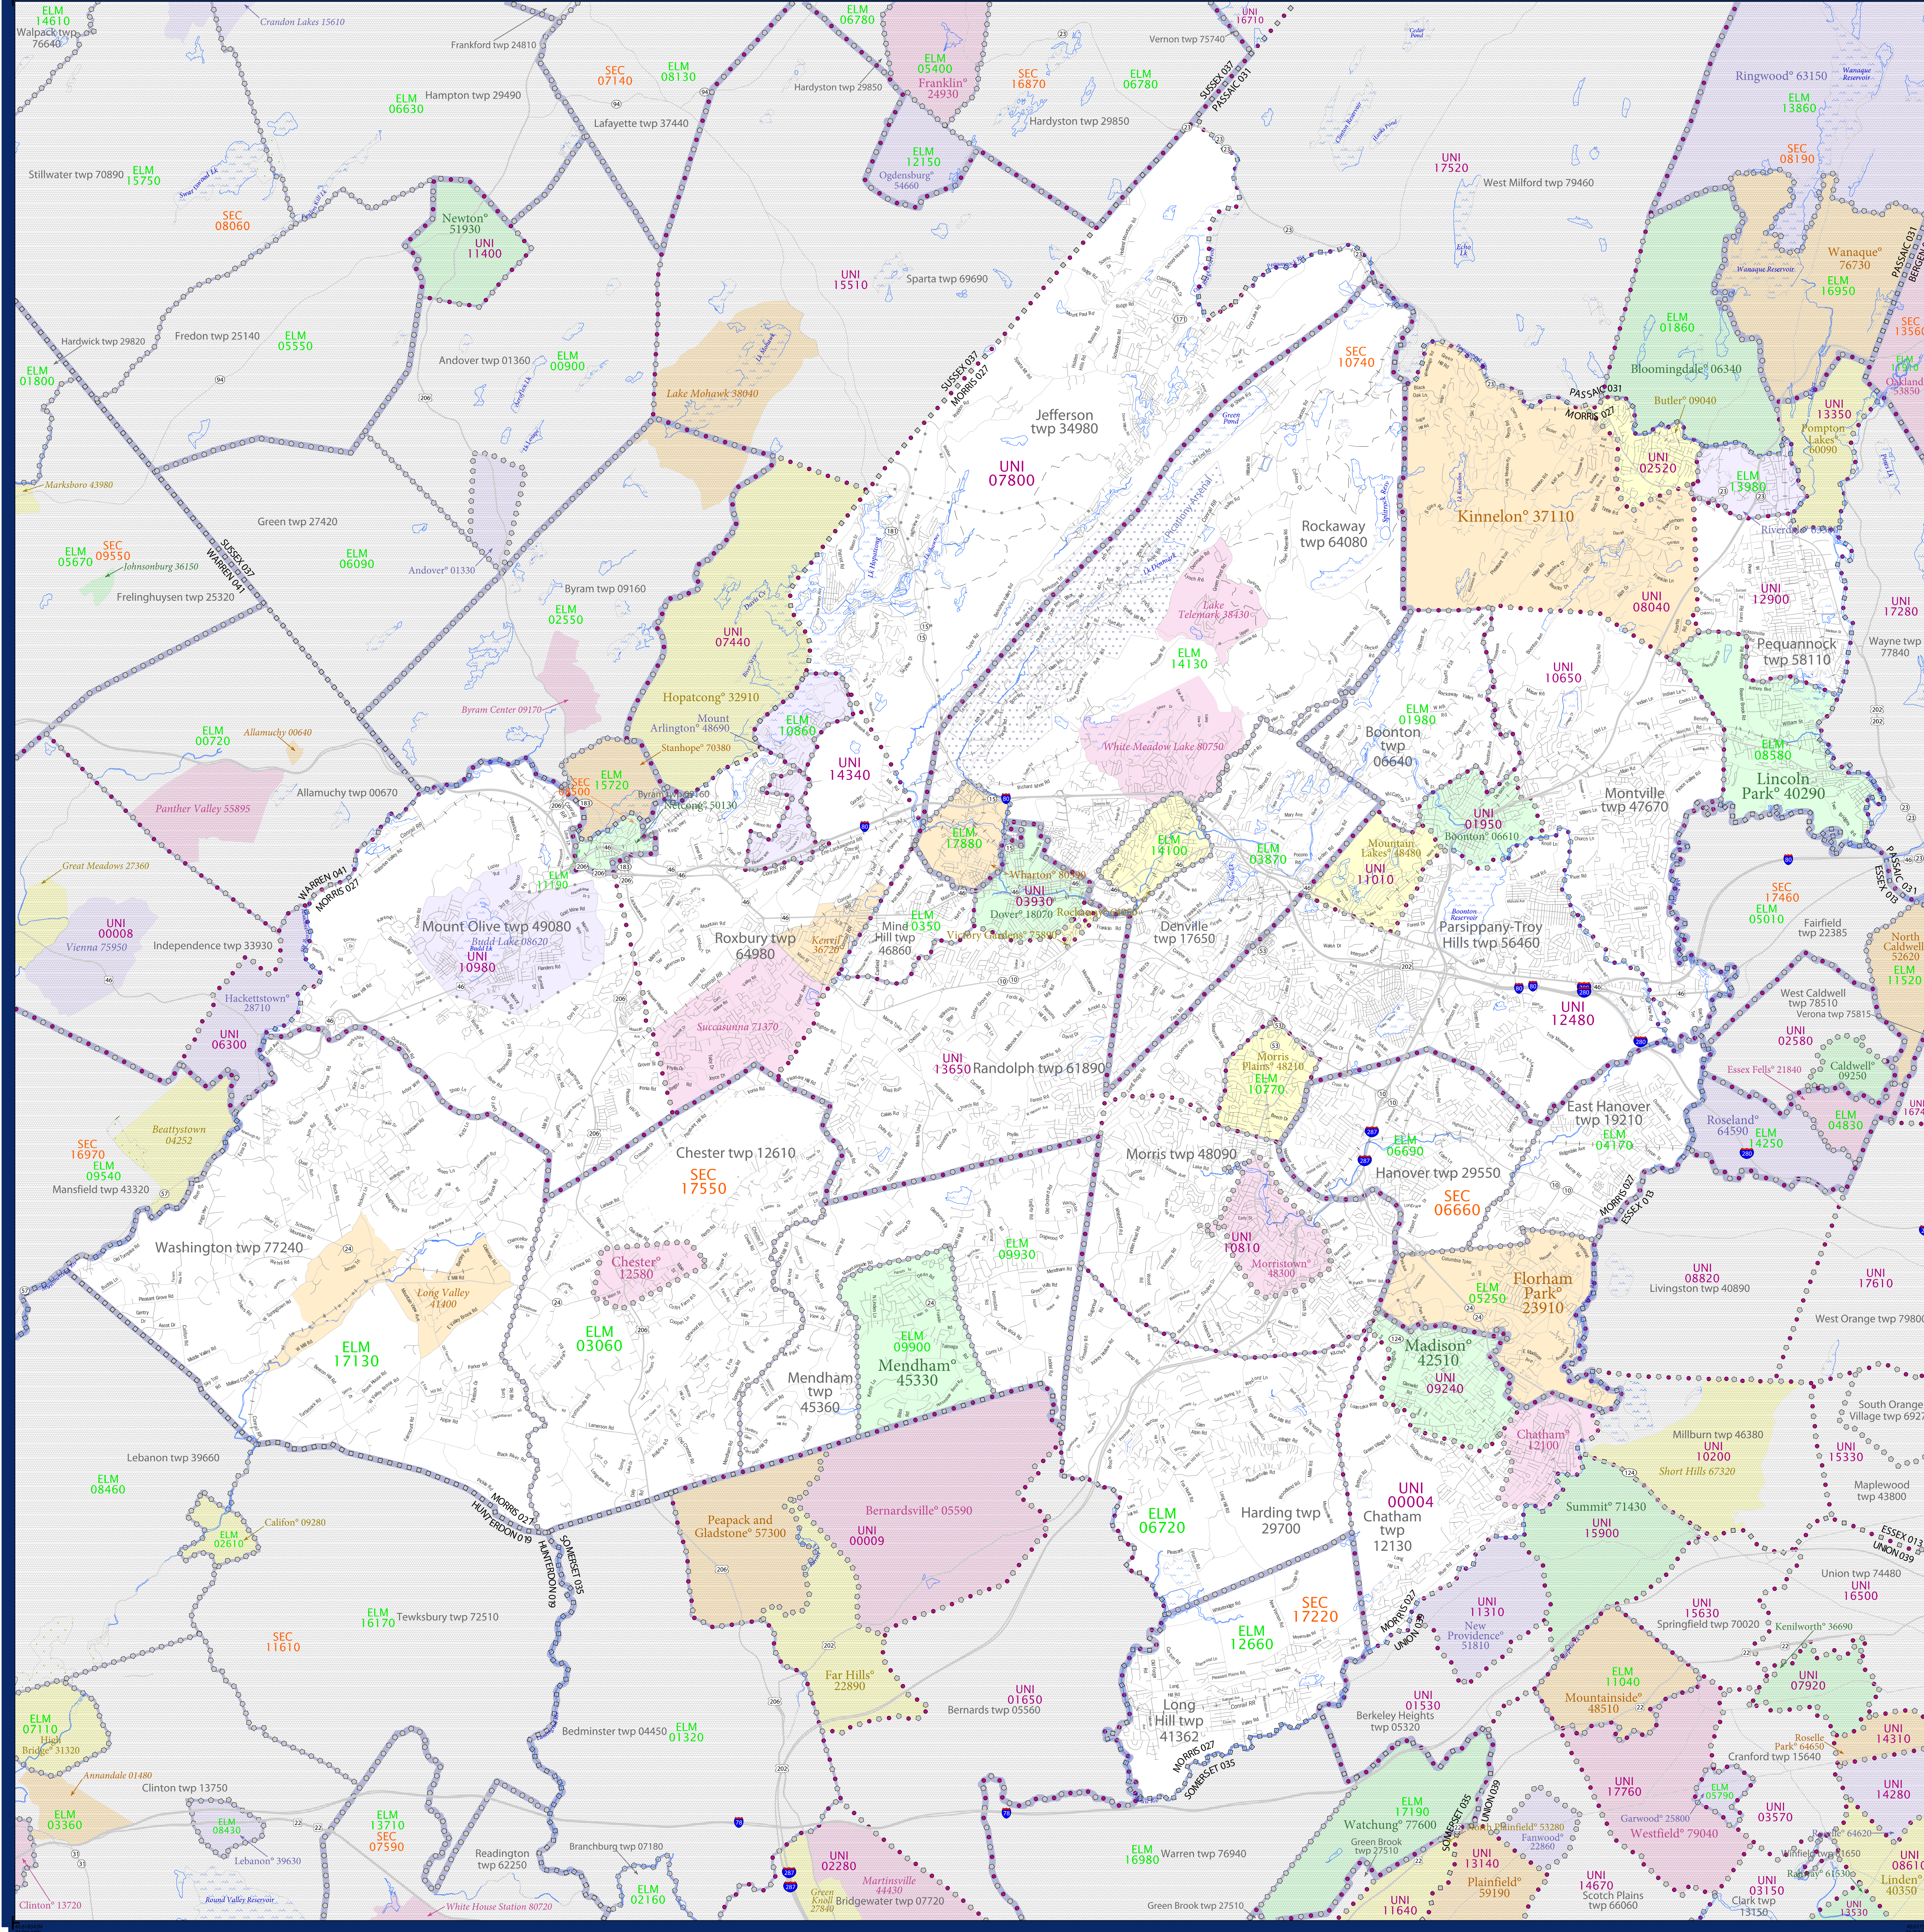

SCHOOL DISTRICT REFERENCE MAP (2010 CENSUS): Morris County, NJ

LEGEND

SYMBOL DESCRIPTION	SYMBOL	SYMBOL DESCRIPTION	SYMBOL
Federal American Indian Reservation	[Symbol]	Water Body	[Symbol]
Off-Reservation Trust Land	[Symbol]	Swamp or Marsh	[Symbol]
State American Indian Reservation	[Symbol]	Glacier	[Symbol]
Alaska Native Regional Corporation	[Symbol]	Military	[Symbol]
State (or statistically equivalent entity)	[Symbol]	National or State Park, Forest, or Reservation Area	[Symbol]
County (or statistically equivalent entity)	[Symbol]	Inset Area	[Symbol]
Minor Civil Division (MCD)^{1,2}	[Symbol]	Outside Subject Area	[Symbol]
Consolidated City	[Symbol]		
Incorporated Place^{1,3}	[Symbol]		
Census Designated Place (CDP)¹	[Symbol]		
Unified School District	[Symbol]		
Secondary School District	[Symbol]		
Elementary School District	[Symbol]		

Location of County within State

Projection: Albers Equal Area Conic
Datum: NAD83
Spheroid: GRS 80
1st Standard Parallel: 39 13 00
2nd Standard Parallel: 40 55 45
Central Meridian: -74 43 45
Latitude of Projection's Origin: 38 47 18
False Easting: 0
False Northing: 0

The plotted map scale is 1:7885

USCENSUSBUREAU

PARENT SHEET 1
Total Sheets: 1
Index Sheets: 0
Parent Sheets: 1
Inset Sheets: 0

NAME: Morris County (027)
ENTITY TYPE: County or statistically equivalent entity
ST: New Jersey (34)

2010 SD MAP (PARENT)
2011A02001