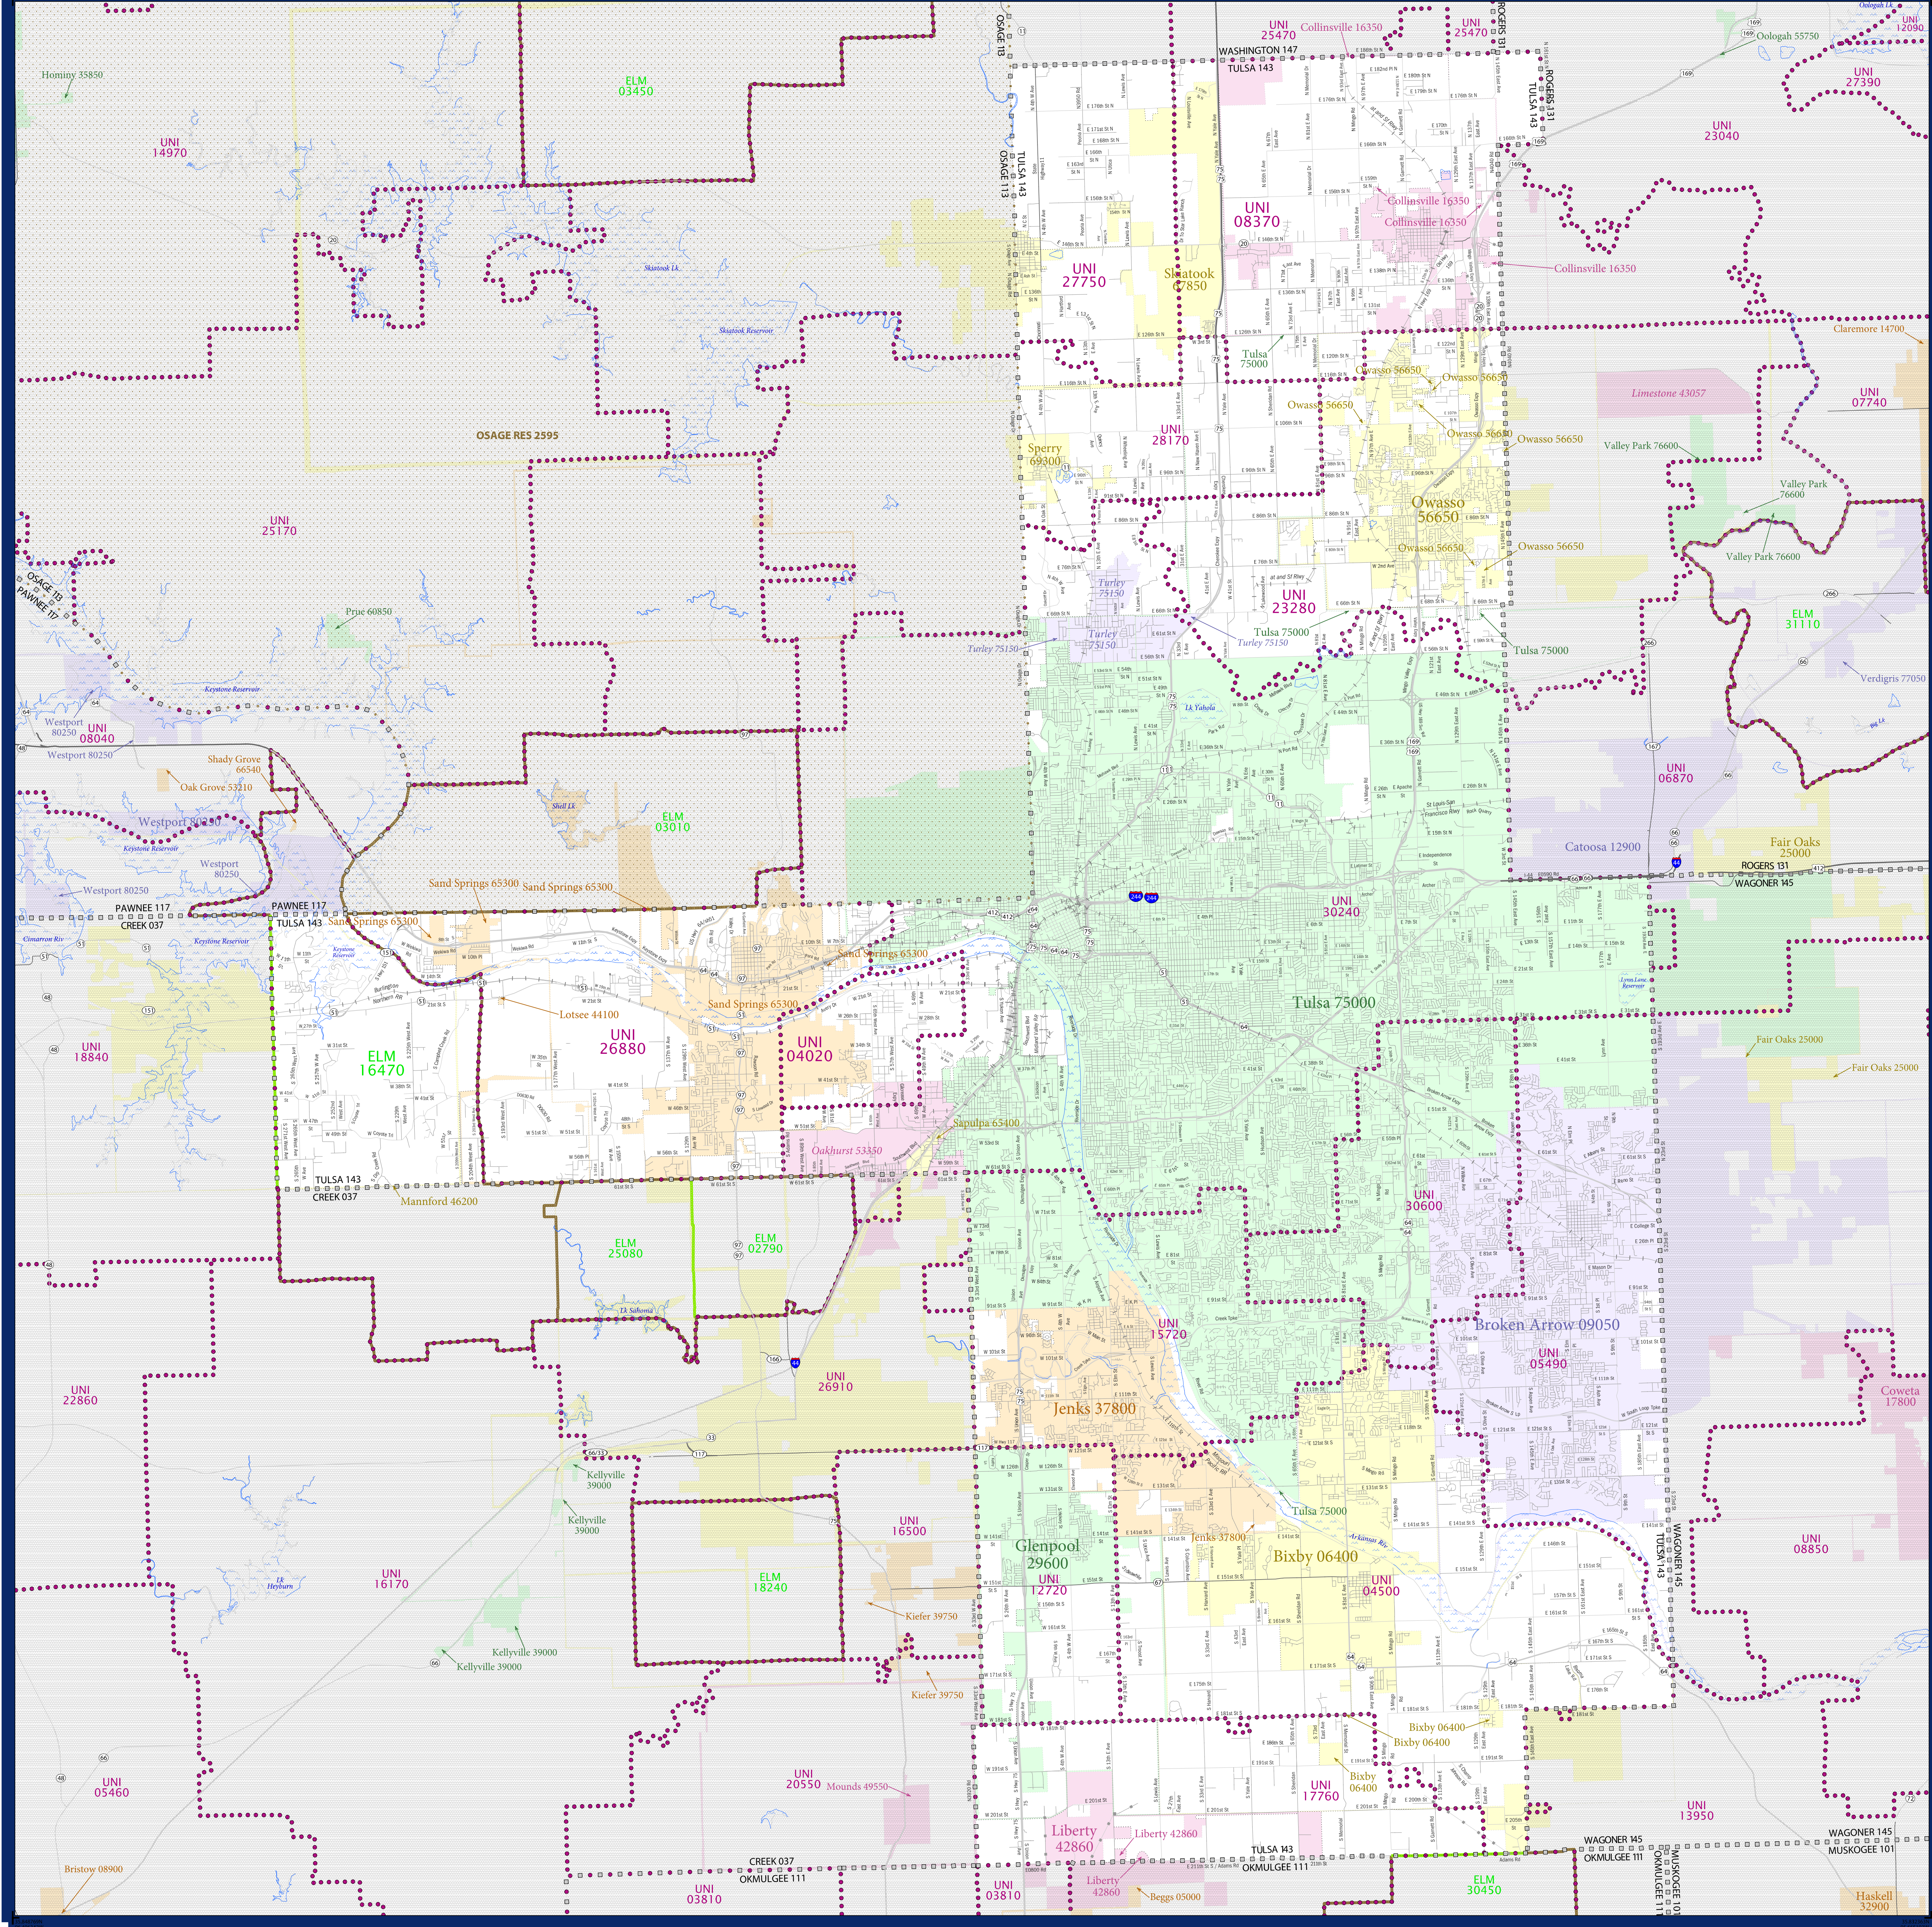

SCHOOL DISTRICT REFERENCE MAP (2010 CENSUS): Tulsa County, OK

SYMBOL DESCRIPTION		LEGEND	
[Symbol]	Federal American Indian Reservation	[Symbol]	L'ANSE RES 1880
[Symbol]	Off-Reservation Trust Land	[Symbol]	T1880
[Symbol]	State American Indian Reservation	[Symbol]	Tama Res 4125
[Symbol]	Alaska Native Regional Corporation	[Symbol]	NANA ANRC 52120
[Symbol]	State (or statistically equivalent entity)	[Symbol]	NEW YORK 36
[Symbol]	County (or statistically equivalent entity)	[Symbol]	ERIE 029
[Symbol]	Minor Civil Division (MCD)^{1,2}	[Symbol]	Bristol town 07485
[Symbol]	Consolidated City	[Symbol]	MILFORD 47500
[Symbol]	Incorporated Place^{1,3}	[Symbol]	Davis 18100
[Symbol]	Census Designated Place (CDP)³	[Symbol]	Incline Village 35100
[Symbol]	Unified School District	[Symbol]	UNI 03370
[Symbol]	Secondary School District	[Symbol]	SEC 99965
[Symbol]	Elementary School District	[Symbol]	ELM 02220

Projection: Albers Equal Area Conic
Datum: NAD 83
Spheroid: GRS 80
1st Standard Parallel: 34 10 47
2nd Standard Parallel: 36 26 11
Central Meridian: -98 43 53
Latitude of Projection's Origin: 33 36 56
False Easting: 0
False Northing: 0

U.S. CENSUS BUREAU

PARENT SHEET 1
Total Sheets: 1
Index Sheets: 0
Parent Sheets: 1
Inset Sheets: 0

NAME: Tulsa County (143)
ENTITY TYPE: County or statistically equivalent entity
ST: Oklahoma (40)

2010 MAP (PARENT)
2010014001